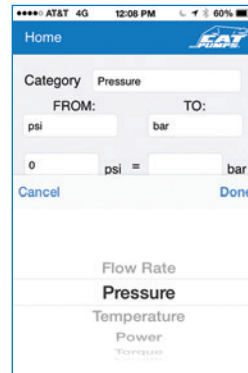

Area

- In.²
- Ft.²
- Yd.²
- miles²
- mm²
- cm²
- m²
- km²