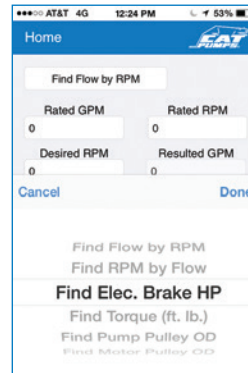

Mechanical

- Flow by RPM
- RPM by Flow
- Required Horsepower
- Torque
- Pump Pulley Sizing
- Motor Pulley Sizing